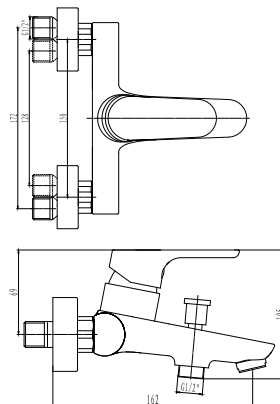

SABS 1480 (BS EN 1286)

CONCEALED BATH / SHOWER MIXER

SL1000X

Bath/Shower concealed mixer:
Sliding CP cover plate, 35mm citec cartridge, 2 x G1/2" FI inlets & 1 x G1/2" FI outlet, DZR brass, Ni: 8-10 Cr: 0.25-0.3, EPDM o-rings.

SABS 1480 (BS EN 1286)

CONCEALED BATH / SHOWER DIVERTER MIXER

SL1050X

Bath/Shower concealed diverter mixer:
Sliding CP cover plate, diverter push button, 35mm citec cartridge, 2 x G1/2" FI inlets & 2 x G1/2" FI outlets, DZR brass, Ni: 8-10 Cr: 0.25-0.3, EPDM o-rings.

SABS 1480 (BS EN 1286)

COMPLETE BATH MIXER

SL1200XW

Exposed wall type bath mixer:
Two hole, single lever, with Diverter, G1/2" s-connectors adjustable from 128mm - 172mm centres. Supplied with hand shower, hose, wall bracket, 35mm citec cartridge, easy-clean aerator, DZR brass, Ni: 8-10 Cr: 0.25-0.3, EPDM o-rings.

SABS 1480 (BS EN 1286)

WALL TYPE SINK MIXER

SL2100X

Wall type sink mixer:
Two hole, single lever, swivel spout 250mm, G1/2" s-connectors adjustable from 128mm - 172mm centres, 35mm citec cartridge & easy-clean aerator, DZR brass, Ni: 8-10 Cr: 0.25-0.3, EPDM o-rings.