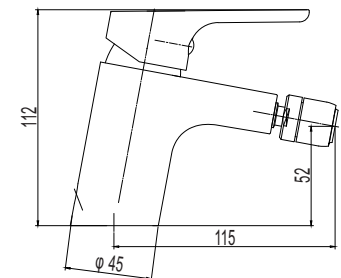

SABS 1480 (BS EN 1286)

SINK MIXER

SL3010X

Deck type sink mixer:
One hole, single lever, high swivel spout, easy-clean aerator, 35mm citec cartridge, tubular fixation kit, 2 x 450mm x 15mm flexible connectors, DZR brass, Ni: 8-10 Cr: 0.25-0.3, EPDM o-rings.

SABS 1480 (BS EN 1286)

BIDET MIXER

SL2400X

Bidet mixer:
One hole, single lever, easy-clean aerator, 35mm citec cartridge, tubular fixation kit, 2 x 450mm x 15mm flexible connectors, DZR brass, Ni: 8-10 Cr: 0.25-0.3, EPDM o-rings.

SABS 1480 (BS EN 1286)

CONCEALED BATH / SHOWER MIXER

SL1000X

Bath/Shower concealed mixer:
Sliding CP cover plate, 35mm citec cartridge, 2 x G1/2" FI inlets & 1 x G1/2" FI outlet, DZR brass, Ni: 8-10 Cr: 0.25-0.3, EPDM o-rings.

SABS 1480 (BS EN 1286)

CONCEALED BATH / SHOWER DIVERTER MIXER

SL1050X

Bath/Shower concealed diverter mixer:
Sliding CP cover plate, diverter push button, 35mm citec cartridge, 2 x G1/2" FI inlets & 2 x G1/2" FI outlets, DZR brass, Ni: 8-10 Cr: 0.25-0.3, EPDM o-rings.