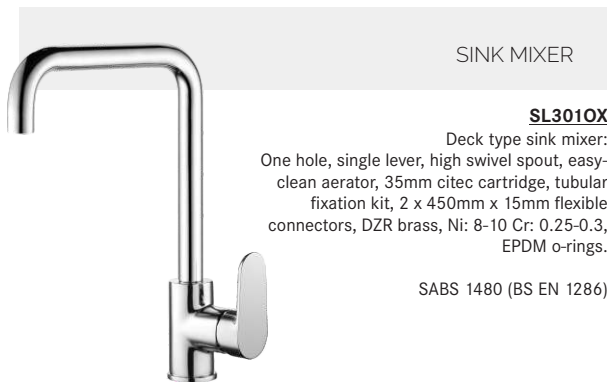

BASIN MIXER

SL2200X

Deck type basin mixer:
One hole, single lever, easy-clean aerator, 35mm citec cartridge, tubular fixation kit, 2 x 450mm x 15mm flexible connectors, DZR brass, Ni: 8-10 Cr: 0.25-0.3, EPDM o-rings.

SABS 1480 (BS EN 1286)

HIGH RISE BASIN MIXER

SL2200XL

High rise basin mixer:
One hole, single lever, easy-clean aerator, 35mm citec cartridge, tubular fixation kit, 2 x 450mm x 15mm flexible connectors, DZR brass, Ni: 8-10 Cr: 0.25-0.3, EPDM o-rings.

SABS 1480 (BS EN 1286)

SINK MIXER

SL3010X

Deck type sink mixer:
One hole, single lever, high swivel spout, easy-clean aerator, 35mm citec cartridge, tubular fixation kit, 2 x 450mm x 15mm flexible connectors, DZR brass, Ni: 8-10 Cr: 0.25-0.3, EPDM o-rings.

SABS 1480 (BS EN 1286)

BIDET MIXER

SL2400X

Bidet mixer:
One hole, single lever, easy-clean aerator, 35mm citec cartridge, tubular fixation kit, 2 x 450mm x 15mm flexible connectors, DZR brass, Ni: 8-10 Cr: 0.25-0.3, EPDM o-rings.