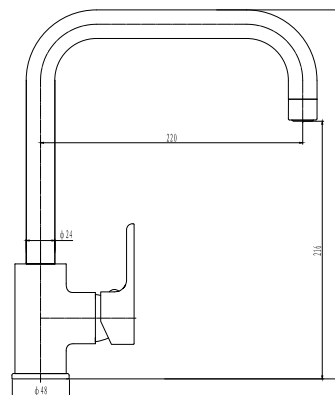

SABS 1480 (BS EN 1286)

HIGH RISE BASIN MIXER

SL2200XL

High rise basin mixer:
One hole, single lever, easy-clean aerator, 35mm citec cartridge, tubular fixation kit, 2 x 450mm x 15mm flexible connectors, DZR brass, Ni: 8-10 Cr: 0.25-0.3, EPDM o-rings.

SABS 1480 (BS EN 1286)

SINK MIXER

SL3010X

Deck type sink mixer:
One hole, single lever, high swivel spout, easy-clean aerator, 35mm citec cartridge, tubular fixation kit, 2 x 450mm x 15mm flexible connectors, DZR brass, Ni: 8-10 Cr: 0.25-0.3, EPDM o-rings.

SABS 1480 (BS EN 1286)

BIDET MIXER

SL2400X

Bidet mixer:
One hole, single lever, easy-clean aerator, 35mm citec cartridge, tubular fixation kit, 2 x 450mm x 15mm flexible connectors, DZR brass, Ni: 8-10 Cr: 0.25-0.3, EPDM o-rings.

SABS 1480 (BS EN 1286)

CONCEALED BATH / SHOWER MIXER

SL1000X

Bath/Shower concealed mixer:
Sliding CP cover plate, 35mm citec cartridge, 2 x G1/2" FI inlets & 1 x G1/2" FI outlet, DZR brass, Ni: 8-10 Cr: 0.25-0.3, EPDM o-rings.