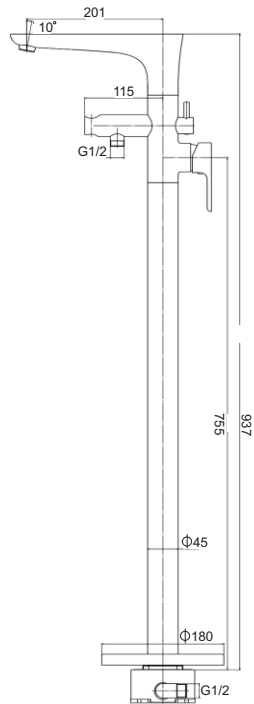

SABS 1480 (BS EN 1286)

CONCEALED BATH / SHOWER DIVERTER MIXER

SL1050X

Bath/Shower concealed diverter mixer:
Sliding CP cover plate, diverter push button, 35mm citec cartridge, 2 x G1/2" FI inlets & 2 x G1/2" FI outlets, DZR brass, Ni: 8-10 Cr: 0.25-0.3, EPDM o-rings.

SABS 1480 (BS EN 1286)

COMPLETE BATH MIXER

SL1200XW

Exposed wall type bath mixer:
Two hole, single lever, with Diverter, G1/2" s-connectors adjustable from 128mm - 172mm centres. Supplied with hand shower, hose, wall bracket, 35mm citec cartridge, easy-clean aerator, DZR brass, Ni: 8-10 Cr: 0.25-0.3, EPDM o-rings.

SABS 1480 (BS EN 1286)

WALL TYPE SINK MIXER

SL2100X

Wall type sink mixer:
Two hole, single lever, swivel spout 250mm, G1/2" s-connectors adjustable from 128mm - 172mm centres, 35mm citec cartridge & easy-clean aerator, DZR brass, Ni: 8-10 Cr: 0.25-0.3, EPDM o-rings.

SABS 1480 (BS EN 1286)

FREESTANDING BATH MIXER

SL500OX

Freestanding bath mixer:
35mm citec cartridge, 2 x G1/2" FI inlets &
1 x G1/2" FI outlet, DZR brass,
Ni: 8-10 Cr: 0.25-0.3, EPDM o-rings.

SABS 1480 (BS EN 1286)