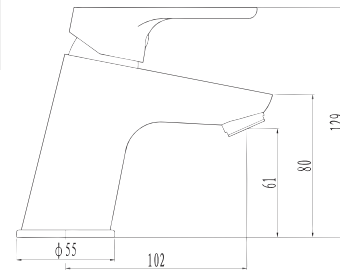

BASIN MIXER

SL2200X

Deck type basin mixer:
One hole, single lever, easy-clean aerator, 35mm citec cartridge, tubular fixation kit, 2 x 450mm x 15mm flexible connectors, DZR brass, Ni: 8-10 Cr: 0.25-0.3, EPDM o-rings.

SABS 1480 (BS EN 1286)

HIGH RISE BASIN MIXER

SL2200XL

High rise basin mixer:
One hole, single lever, easy-clean aerator, 35mm citec cartridge, tubular fixation kit, 2 x 450mm x 15mm flexible connectors, DZR brass, Ni: 8-10 Cr: 0.25-0.3, EPDM o-rings.

SABS 1480 (BS EN 1286)

SINK MIXER

SL3010X

Deck type sink mixer:
One hole, single lever, high swivel spout, easy-clean aerator, 35mm citec cartridge, tubular fixation kit, 2 x 450mm x 15mm flexible connectors, DZR brass, Ni: 8-10 Cr: 0.25-0.3, EPDM o-rings.