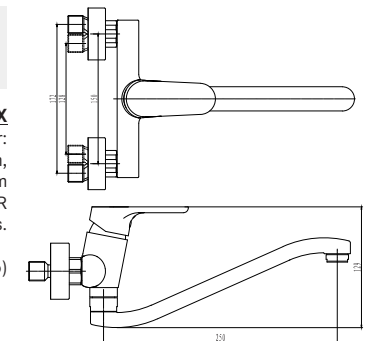

SABS 1480 (BS EN 1286)

CONCEALED BATH / SHOWER DIVERTER MIXER

SL1050X

Bath/Shower concealed diverter mixer:
Sliding CP cover plate, diverter push button, 35mm citec cartridge, 2 x G1/2" FI inlets & 2 x G1/2" FI outlets, DZR brass, Ni: 8-10 Cr: 0.25-0.3, EPDM o-rings.

SABS 1480 (BS EN 1286)

COMPLETE BATH MIXER

SL1200XW

Exposed wall type bath mixer:
Two hole, single lever, with Diverter, G1/2" s-connectors adjustable from 128mm - 172mm centres. Supplied with hand shower, hose, wall bracket, 35mm citec cartridge, easy-clean aerator, DZR brass, Ni: 8-10 Cr: 0.25-0.3, EPDM o-rings.

SABS 1480 (BS EN 1286)

WALL TYPE SINK MIXER

SL2100X

Wall type sink mixer:
Two hole, single lever, swivel spout 250mm, G1/2" s-connectors adjustable from 128mm - 172mm centres, 35mm citec cartridge & easy-clean aerator, DZR brass, Ni: 8-10 Cr: 0.25-0.3, EPDM o-rings.

SABS 1480 (BS EN 1286)

FREESTANDING BATH MIXER

SL500OX

Freestanding bath mixer:
35mm citec cartridge, 2 x G1/2" FI inlets &
1 x G1/2" FI outlet, DZR brass,
Ni: 8-10 Cr: 0.25-0.3, EPDM o-rings.

SABS 1480 (BS EN 1286)