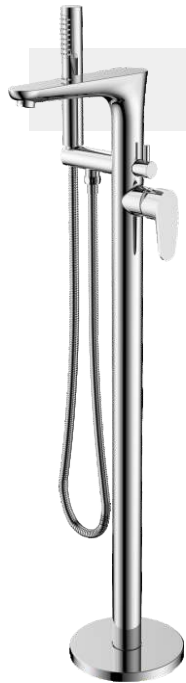

FREESTANDING BATH MIXER

SL500OX

Freestanding bath mixer:
35mm citec cartridge, 2 x G1/2" FI inlets &
1 x G1/2" FI outlet, DZR brass,
Ni: 8-10 Cr: 0.25-0.3, EPDM o-rings.

SABS 1480 (BS EN 1286)