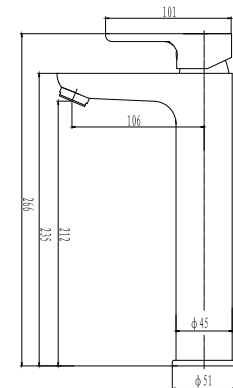

BASIN MIXER

SL2200X

Deck type basin mixer:
One hole, single lever, easy-clean aerator, 35mm citec cartridge, tubular fixation kit, 2 x 450mm x 15mm flexible connectors, DZR brass, Ni: 8-10 Cr: 0.25-0.3, EPDM o-rings.

SABS 1480 (BS EN 1286)

HIGH RISE BASIN MIXER

SL2200XL

High rise basin mixer:
One hole, single lever, easy-clean aerator, 35mm citec cartridge, tubular fixation kit, 2 x 450mm x 15mm flexible connectors, DZR brass, Ni: 8-10 Cr: 0.25-0.3, EPDM o-rings.

SABS 1480 (BS EN 1286)

SINK MIXER

SL3010X

Deck type sink mixer:
One hole, single lever, high swivel spout, easy-clean aerator, 35mm citec cartridge, tubular fixation kit, 2 x 450mm x 15mm flexible connectors, DZR brass, Ni: 8-10 Cr: 0.25-0.3, EPDM o-rings.

SABS 1480 (BS EN 1286)

CONCEALED BATH / SHOWER MIXER

SL1000X

Bath/Shower concealed mixer:
Sliding CP cover plate, 35mm citec cartridge, 2 x G1/2" FI inlets & 1 x G1/2" FI outlet, DZR brass, Ni: 8-10 Cr: 0.25-0.3, EPDM o-rings.