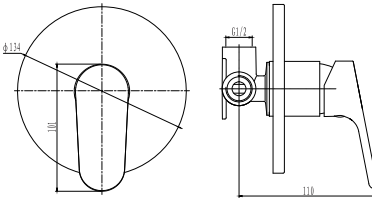

SABS 1480 (BS EN 1286)

BIDET MIXER

SL2400X

Bidet mixer:
One hole, single lever, easy-clean aerator, 35mm citec cartridge, tubular fixation kit, 2 x 450mm x 15mm flexible connectors, DZR brass, Ni: 8-10 Cr: 0.25-0.3, EPDM o-rings.

SABS 1480 (BS EN 1286)

CONCEALED BATH / SHOWER MIXER

SL1000X

Bath/Shower concealed mixer:
Sliding CP cover plate, 35mm citec cartridge, 2 x G1/2" FI inlets & 1 x G1/2" FI outlet, DZR brass, Ni: 8-10 Cr: 0.25-0.3, EPDM o-rings.

SABS 1480 (BS EN 1286)

CONCEALED BATH / SHOWER DIVERTER MIXER

SL1050X

Bath/Shower concealed diverter mixer:
Sliding CP cover plate, diverter push button, 35mm citec cartridge, 2 x G1/2" FI inlets & 2 x G1/2" FI outlets, DZR brass, Ni: 8-10 Cr: 0.25-0.3, EPDM o-rings.

SABS 1480 (BS EN 1286)

COMPLETE BATH MIXER

SL1200XW

Exposed wall type bath mixer:
Two hole, single lever, with Diverter, G1/2" s-connectors adjustable from 128mm - 172mm centres. Supplied with hand shower, hose, wall bracket, 35mm citec cartridge, easy-clean aerator, DZR brass, Ni: 8-10 Cr: 0.25-0.3, EPDM o-rings.