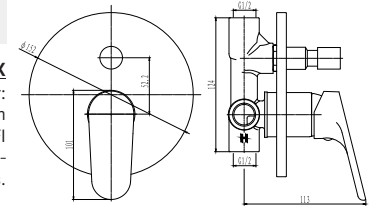

SABS 1480 (BS EN 1286)

CONCEALED BATH / SHOWER MIXER

SL1000X

Bath/Shower concealed mixer:
Sliding CP cover plate, 35mm citec cartridge, 2 x G1/2" FI inlets & 1 x G1/2" FI outlet, DZR brass, Ni: 8-10 Cr: 0.25-0.3, EPDM o-rings.

SABS 1480 (BS EN 1286)

CONCEALED BATH / SHOWER DIVERTER MIXER

SL1050X

Bath/Shower concealed diverter mixer:
Sliding CP cover plate, diverter push button, 35mm citec cartridge, 2 x G1/2" FI inlets & 2 x G1/2" FI outlets, DZR brass, Ni: 8-10 Cr: 0.25-0.3, EPDM o-rings.

SABS 1480 (BS EN 1286)

COMPLETE BATH MIXER

SL1200XW

Exposed wall type bath mixer:
Two hole, single lever, with Diverter, G1/2" s-connectors adjustable from 128mm - 172mm centres. Supplied with hand shower, hose, wall bracket, 35mm citec cartridge, easy-clean aerator, DZR brass, Ni: 8-10 Cr: 0.25-0.3, EPDM o-rings.