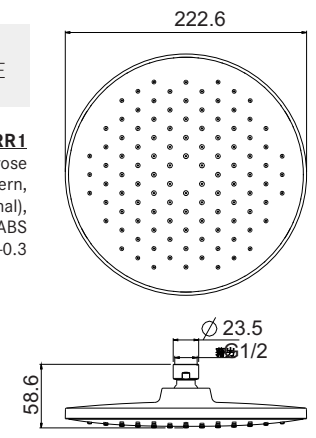

EDGE VOS
series

100MM SHOWER ROSE

MVSRR3
3 function 100mm round shower rose, symmetrical flow pattern, TPE nozzles, 6L flow rate restrictor (optional), 1/2" thread, EPDM washer, ABS
Chrome plated: Ni:8-10, Cr:0,25-0.3

DOUBLE BLACK 100MM SHOWER ROSE

MVSRR3B
3 function 100mm round shower rose, symmetrical flow pattern, TPE nozzles, 6L flow rate restrictor (optional), 1/2" thread, EPDM washer, ABS, Double Black finish.

ROUND HAND SHOWER

MVHSR1
Multifunction hand shower, 3-fuction symmetrical flow pattern, TPE nozzles, 6L flow rate restrictor (optional), 1/2" thread, EPDM washer, ABS
Chrome plated: Ni:8-10, Cr:0,25-0.3

220MM ROUND SHOWER ROSE

MVSRR1
220mm round shower rose symmetrical flow pattern, TPE nozzles, 6L flow rate restrictor (optional), 1/2" thread, EPDM washer, ABS
Chrome plated: Ni:8-10, Cr:0,25-0.3

EDGEVOS
series