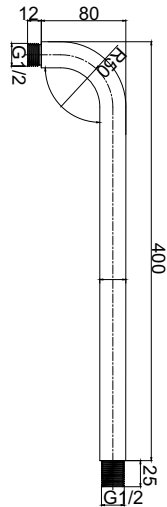

DOUBLE BLACK 100MM SHOWER ROSE

MVSRR3B
3 function 100mm round shower rose, symmetrical flow pattern, TPE nozzles, 6L flow rate restrictor (optional), 1/2" thread, EPDM washer, ABS, Double Black finish.

220MM ROUND SHOWER ROSE

MVSRR1
220mm round shower rose symmetrical flow pattern, TPE nozzles, 6L flow rate restrictor (optional), 1/2" thread, EPDM washer, ABS
Chrome plated: Ni:8-10, Cr:0,25-0.3

EDGEVOS
series

400MM SHOWER ARM

MVSAR400
400mm round shower arm,
304 stainless steel cover plate,
1/2" threads, chrome finish.

150MM SHOWER ARM

MVSAR150
150mm round shower arm,
304 stainless steel cover plate,
1/2" threads, chrome finish.

DOUBLE BLACK 150MM SHOWER ARM

MVSAR150B
150mm round shower arm,
1/2" threads,
Double Black finish.

ROUND SHOWER ELBOW

MVSEER
Round shower elbow
ABS chrome plated cover plate,
1/2" x 1/2" brass threaded elbow.