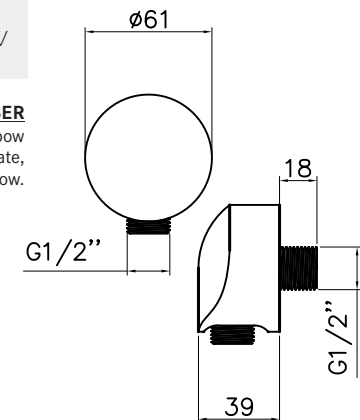

220MM ROUND SHOWER ROSE

MVSRR1
220mm round shower rose symmetrical flow pattern, TPE nozzles, 6L flow rate restrictor (optional), 1/2" thread, EPDM washer, ABS
Chrome plated: Ni:8-10, Cr:0,25-0.3

EDGEVOS
series

400MM SHOWER ARM

MVSAR400
400mm round shower arm,
304 stainless steel cover plate,
1/2" threads, chrome finish.

150MM SHOWER ARM

MVSAR150
150mm round shower arm,
304 stainless steel cover plate,
1/2" threads, chrome finish.

DOUBLE BLACK 150MM SHOWER ARM

MVSAR150B
150mm round shower arm,
1/2" threads,
Double Black finish.

ROUND SHOWER ELBOW

MVSEER
Round shower elbow
ABS chrome plated cover plate,
1/2" x 1/2" brass threaded elbow.

EDGEVOS
series

SQUARE SHOWER ELBOW

MVSES

Square shower elbow
ABS chrome plated cover plate,
1/2" x 1/2" brass threaded elbow.