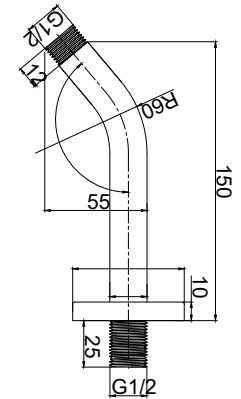

EDGE VOS
series

100MM SHOWER ROSE

MVSRR3
3 function 100mm round shower rose, symmetrical flow pattern, TPE nozzles, 6L flow rate restrictor (optional), 1/2" thread, EPDM washer, ABS
Chrome plated: Ni:8-10, Cr:0,25-0.3

220MM ROUND SHOWER ROSE

MVSRR1
220mm round shower rose symmetrical flow pattern, TPE nozzles, 6L flow rate restrictor (optional), 1/2" thread, EPDM washer, ABS
Chrome plated: Ni:8-10, Cr:0,25-0.3

EDGEVOS
series

400MM SHOWER ARM

MVSAR400
400mm round shower arm,
304 stainless steel cover plate,
1/2" threads, chrome finish.

150MM SHOWER ARM

MVSAR150
150mm round shower arm,
304 stainless steel cover plate,
1/2" threads, chrome finish.

DOUBLE BLACK 150MM SHOWER ARM

MVSAR150B
150mm round shower arm,
1/2" threads,
Double Black finish.

ROUND SHOWER ELBOW

MVSEER
Round shower elbow
ABS chrome plated cover plate,
1/2" x 1/2" brass threaded elbow.