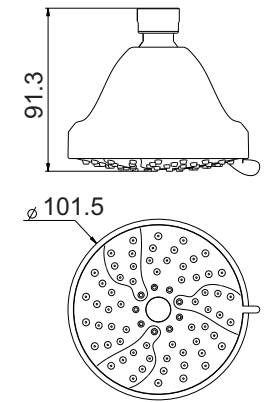

EDGE VOS
series

100MM SHOWER ROSE

MVSRR3
3 function 100mm round shower rose, symmetrical flow pattern, TPE nozzles, 6L flow rate restrictor (optional), 1/2" thread, EPDM washer, ABS
Chrome plated: Ni:8-10, Cr:0,25-0.3

DOUBLE BLACK 100MM SHOWER ROSE

MVSRR3B
3 function 100mm round shower rose, symmetrical flow pattern, TPE nozzles, 6L flow rate restrictor (optional), 1/2" thread, EPDM washer, ABS, Double Black finish.

220MM ROUND SHOWER ROSE

MVSRR1
220mm round shower rose symmetrical flow pattern, TPE nozzles, 6L flow rate restrictor (optional), 1/2" thread, EPDM washer, ABS
Chrome plated: Ni:8-10, Cr:0,25-0.3

EDGEVOS
series

400MM SHOWER ARM

MVSAR400
400mm round shower arm,
304 stainless steel cover plate,
1/2" threads, chrome finish.

150MM SHOWER ARM

MVSAR150
150mm round shower arm,
304 stainless steel cover plate,
1/2" threads, chrome finish.