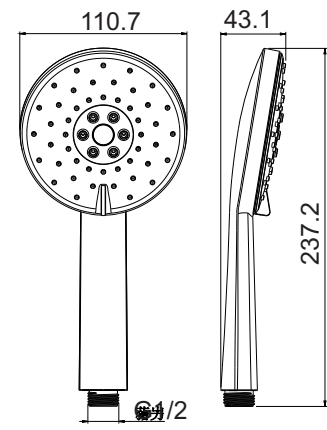

EDGE VOS
series

100MM SHOWER ROSE

MVSRR3
3 function 100mm round shower rose, symmetrical flow pattern, TPE nozzles, 6L flow rate restrictor (optional), 1/2" thread, EPDM washer, ABS
Chrome plated: Ni:8-10, Cr:0,25-0.3

DOUBLE BLACK 100MM SHOWER ROSE

MVSRR3B
3 function 100mm round shower rose, symmetrical flow pattern, TPE nozzles, 6L flow rate restrictor (optional), 1/2" thread, EPDM washer, ABS, Double Black finish.

220MM ROUND SHOWER ROSE

MVSRR1
220mm round shower rose symmetrical flow pattern, TPE nozzles, 6L flow rate restrictor (optional), 1/2" thread, EPDM washer, ABS
Chrome plated: Ni:8-10, Cr:0,25-0.3

EDGEVOS
series

400MM SHOWER ARM

MVSAR400
400mm round shower arm,
304 stainless steel cover plate,
1/2" threads, chrome finish.

150MM SHOWER ARM

MVSAR150
150mm round shower arm,
304 stainless steel cover plate,
1/2" threads, chrome finish.