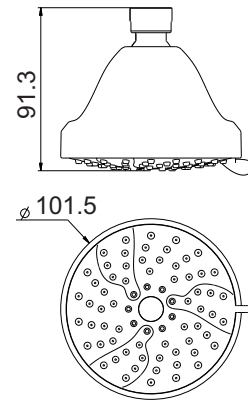

EDGE VOS
series

100MM SHOWER ROSE

MVSRR3
3 function 100mm round shower rose, symmetrical flow pattern, TPE nozzles, 6L flow rate restrictor (optional), 1/2" thread, EPDM washer, ABS
Chrome plated: Ni:8-10, Cr:0,25-0.3

DOUBLE BLACK 100MM SHOWER ROSE

MVSRR3B
3 function 100mm round shower rose, symmetrical flow pattern, TPE nozzles, 6L flow rate restrictor (optional), 1/2" thread, EPDM washer, ABS, Double Black finish.

220MM ROUND SHOWER ROSE

MVSRR1
220mm round shower rose symmetrical flow pattern, TPE nozzles, 6L flow rate restrictor (optional), 1/2" thread, EPDM washer, ABS
Chrome plated: Ni:8-10, Cr:0,25-0.3

EDGEVOS
series

400MM SHOWER ARM

MVSAR400
400mm round shower arm,
304 stainless steel cover plate,
1/2" threads, chrome finish.

150MM SHOWER ARM

MVSAR150
150mm round shower arm,
304 stainless steel cover plate,
1/2" threads, chrome finish.