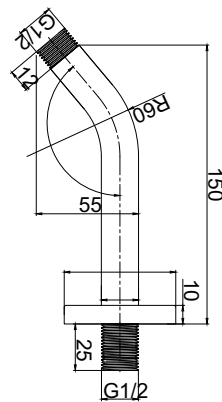

EDGE VOS
series

100MM SHOWER ROSE

MVSRR3
3 function 100mm round shower rose, symmetrical flow pattern, TPE nozzles, 6L flow rate restrictor (optional), 1/2" thread, EPDM washer, ABS
Chrome plated: Ni:8-10, Cr:0,25-0.3

220MM ROUND SHOWER ROSE

MVSRR1
220mm round shower rose symmetrical flow pattern, TPE nozzles, 6L flow rate restrictor (optional), 1/2" thread, EPDM washer, ABS
Chrome plated: Ni:8-10, Cr:0,25-0.3

EDGEVOS
series

400MM SHOWER ARM

MVSAR400
400mm round shower arm,
304 stainless steel cover plate,
1/2" threads, chrome finish.

150MM SHOWER ARM

MVSAR150
150mm round shower arm,
304 stainless steel cover plate,
1/2" threads, chrome finish.

DOUBLE BLACK 150MM SHOWER ARM

MVSAR150B
150mm round shower arm,
1/2" threads,
Double Black finish.

ROUND SHOWER ELBOW

MVSEER
Round shower elbow
ABS chrome plated cover plate,
1/2" x 1/2" brass threaded elbow.