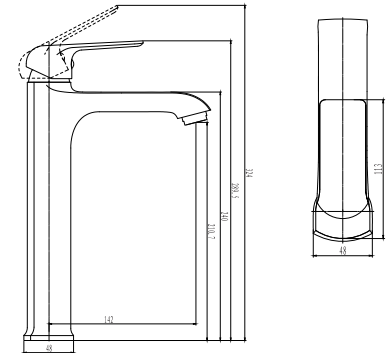

BASIN MIXER

SL220AVG

Deck type basin mixer:
One hole, single lever, easy-clean aerator, 35mm citec cartridge, tubular fixation kit, 2 x 450mmx15mm flexible connectors, DZR brass, EPDM o-rings. Anti-corrosive graphite finish.

SABS 1480 (BS EN 1286)

HIGH RISE BASIN MIXER

SL220AVLG

High rise basin mixer:
One hole, single lever, easy-clean aerator, 35mm citec cartridge, 2 x copper tube extensions, tubular fixation kit, 2 x 450mmx15mm flexible connectors, DZR brass, EPDM o-rings. Anti-corrosive graphite finish.

SABS 1480 (BS EN 1286)

SINK MIXER

SL301AVG

Single lever sink mixer deck-type

Deck type sink mixer:
One hole, single lever, high swivel spout, easy-clean aerator, 35mm citec cartridge, tubular fixation kit, 2 x 450mmx15mm flexible connectors, DZR brass, EPDM o-rings. Anti-corrosive graphite finish.