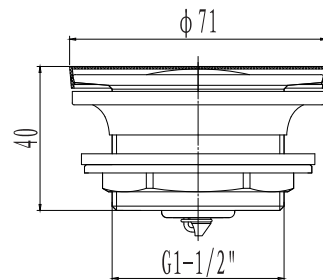

POP UP BATH WASTE

G4560POP
Pop up bath waste
40mm outlet with pop up Mechanism,
including 2 x silicone washers & brass
backnut.

SABS 1480 (BS EN 1286)