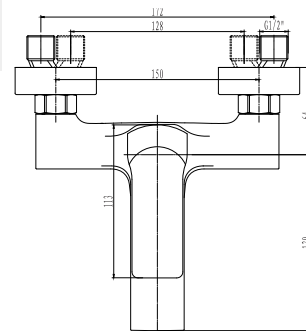

SABS 1480 (BS EN 1286)

COMPLETE BATH MIXER

SL120AVWG

Exposed wall type bath mixer:
Two hole, single lever, with Diverter, G1/2" s-connectors adjustable from 128mm - 172mm centres. Supplied with hand shower, hose, wall bracket, 35mm citec cartridge, easy-clean aerator, DZR brass, EPDM o-rings. Anti-corrosive graphite finish.

SABS 1480 (BS EN 1286)

WALL TYPE SINK MIXER

SL210AVG

Wall type sink mixer:
Two hole, single lever, swivel spout 214mm, G1/2" s-connectors adjustable from 128mm - 172mm centres, 35mm citec cartridge & easy-clean aerator, DZR brass, EPDM o-rings. Anti-corrosive graphite finish.