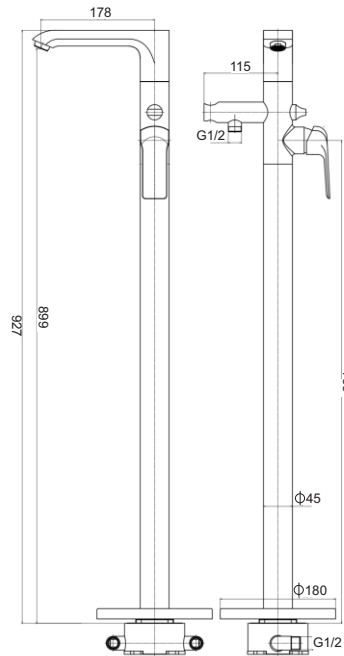

SABS 1480 (BS EN 1286)

COMPLETE BATH MIXER

SL120AVWG

Exposed wall type bath mixer:
Two hole, single lever, with Diverter, G1/2" s-connectors adjustable from 128mm - 172mm centres. Supplied with hand shower, hose, wall bracket, 35mm citec cartridge, easy-clean aerator, DZR brass, EPDM o-rings. Anti-corrosive graphite finish.

SABS 1480 (BS EN 1286)

WALL TYPE SINK MIXER

SL210AVG

Wall type sink mixer:
Two hole, single lever, swivel spout 214mm, G1/2" s-connectors adjustable from 128mm - 172mm centres, 35mm citec cartridge & easy-clean aerator, DZR brass, EPDM o-rings. Anti-corrosive graphite finish.

SABS 1480 (BS EN 1286)

FREESTANDING BATH MIXER

SL500AVG

Freestanding bath mixer:
35mm citec cartridge, 2 x G1/2" FI inlets &
1 x G1/2" FI outlet, DZR brass,
Graphite finish, EPDM o-rings.

SABS 1480 (BS EN 1286)

WALL MOUNTED BASIN MIXER

SL220AVWG

Wall mounted basin mixer:
35mm citec cartridge, DZR brass,
Graphite finish.

SABS 1480 (BS EN 1286)

NIKKIE SPOUT

GNIKKIE
Round nikkie spout
Combination bath filler and overflow,
with G1/2" FI left or right inlet.