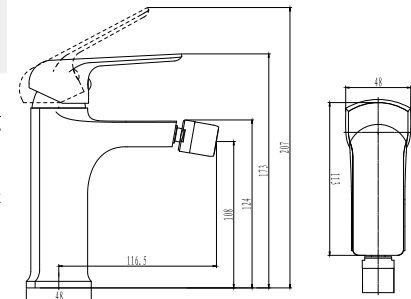

BASIN MIXER

SL220AVG

Deck type basin mixer:
One hole, single lever, easy-clean aerator, 35mm citec cartridge, tubular fixation kit, 2 x 450mmx15mm flexible connectors, DZR brass, EPDM o-rings. Anti-corrosive graphite finish.

SABS 1480 (BS EN 1286)

SINK MIXER

SL301AVG

Single lever sink mixer deck-type

Deck type sink mixer:
One hole, single lever, high swivel spout, easy-clean aerator, 35mm citec cartridge, tubular fixation kit, 2 x 450mmx15mm flexible connectors, DZR brass, EPDM o-rings. Anti-corrosive graphite finish.

SABS 1480 (BS EN 1286)

BIDET MIXER

SL240AVG

Single lever bidet mixer

Bidet mixer:
One hole, single lever, easy-clean aerator, 35mm citec cartridge, tubular fixation kit, 2 x 450mmx15mm flexible connectors, DZR brass, EPDM o-rings. Anti-corrosive graphite finish.

SABS 1480 (BS EN 1286)

CONCEALED BATH / SHOWER MIXER

SL100AVG

Bath/Shower concealed mixer:
Sliding CP cover plate, 35mm citec cartridge, 2 x G1/2" FI inlets & 1 x G1/2" FI outlet, DZR brass, Ni: 8-10 Cr: 0.25-0.3, EPDM o-rings. Anti-corrosive graphite finish.