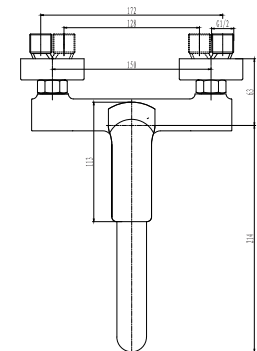

SL210AVG

Wall type sink mixer:
Two hole, single lever, swivel spout 214mm, G1/2" s-connectors adjustable from 128mm - 172mm centres, 35mm citec cartridge & easy-clean aerator, DZR brass, EPDM o-rings. Anti-corrosive graphite finish.

SABS 1480 (BS EN 1286)