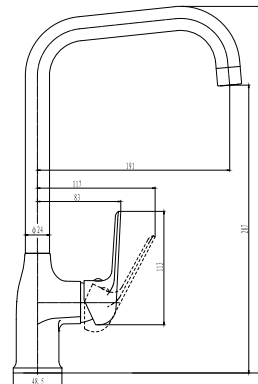

SINK MIXER

SL301AVG

Single lever sink mixer deck-type

Deck type sink mixer:
One hole, single lever, high swivel spout, easy-clean aerator, 35mm citec cartridge, tubular fixation kit, 2 x 450mmx15mm flexible connectors, DZR brass, EPDM o-rings. Anti-corrosive graphite finish.

SABS 1480 (BS EN 1286)