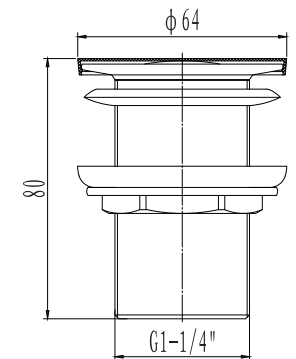

POP UP UNSLOTTED BASIN WASTE

G4620POP
Pop up basin waste
32mm outlet with pop up Mechanism, including
2 x silicone washers & brass backnut.

SABS 1480 (BS EN 1286)