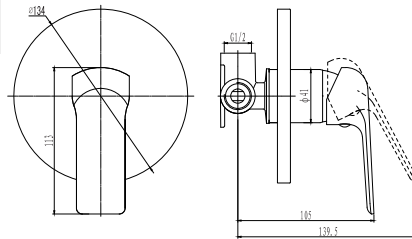

SABS 1480 (BS EN 1286)

CONCEALED BATH / SHOWER MIXER

SL100AVG

Bath/Shower concealed mixer:
Sliding CP cover plate, 35mm citec cartridge, 2 x G1/2" FI inlets & 1 x G1/2" FI outlet, DZR brass, Ni: 8-10 Cr: 0.25-0.3, EPDM o-rings. Anti-corrosive graphite finish.

SABS 1480 (BS EN 1286)

CONCEALED BATH / SHOWER DIVERTER MIXER

SL105AVG

Bath/Shower concealed diverter mixer:
Sliding CP cover plate, diverter push button, 35mm citec cartridge, 2 x G1/2" FI inlets & 2 x G1/2" FI outlets, DZR brass, EPDM o-rings. Anti-corrosive graphite finish.

SABS 1480 (BS EN 1286)

COMPLETE BATH MIXER

SL120AVWG

Exposed wall type bath mixer:
Two hole, single lever, with Diverter, G1/2" s-connectors adjustable from 128mm - 172mm centres. Supplied with hand shower, hose, wall bracket, 35mm citec cartridge, easy-clean aerator, DZR brass, EPDM o-rings. Anti-corrosive graphite finish.