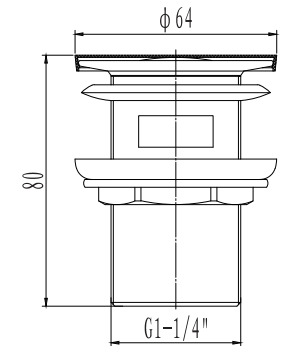

POP UP SLOTTED BASIN WASTE

G4620POPS
Slotted pop up basin waste
32mm outlet with pop up Mechanism, including 2
x silicone washers, a brass backnut and an
overflow.

SABS 1480 (BS EN 1286)