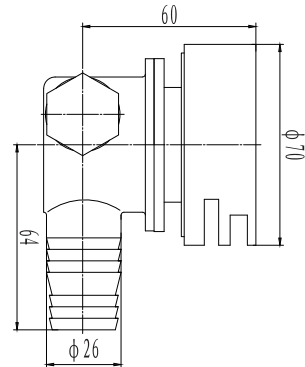

NIKKIE SPOUT

GNIKKIE
Round nikkie spout
Combination bath filler and overflow,
with G1/2" FI left or right inlet.

SABS 1480 (BS EN 1286)