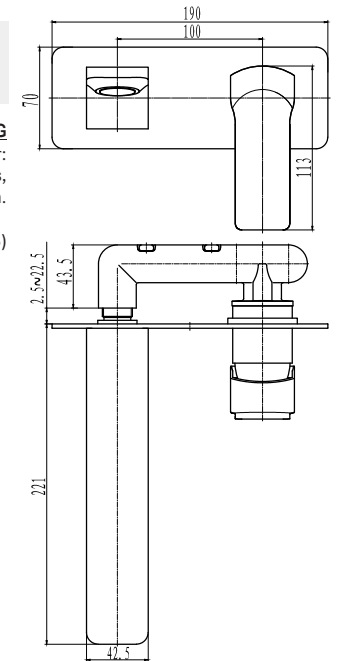

WALL MOUNTED BASIN MIXER

SL220AVWG

Wall mounted basin mixer:
35mm citec cartridge, DZR brass,
Graphite finish.

SABS 1480 (BS EN 1286)