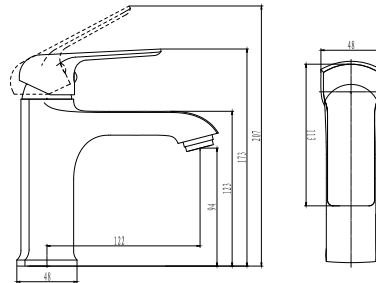

BASIN MIXER

SL220AVG

Deck type basin mixer:
One hole, single lever, easy-clean aerator, 35mm citec cartridge, tubular fixation kit, 2 x 450mmx15mm flexible connectors, DZR brass, EPDM o-rings. Anti-corrosive graphite finish.

SABS 1480 (BS EN 1286)

HIGH RISE BASIN MIXER

SL220AVLG

High rise basin mixer:
One hole, single lever, easy-clean aerator, 35mm citec cartridge, 2 x copper tube extensions, tubular fixation kit, 2 x 450mmx15mm flexible connectors, DZR brass, EPDM o-rings. Anti-corrosive graphite finish.

SABS 1480 (BS EN 1286)

SINK MIXER

SL301AVG

Single lever sink mixer deck-type

Deck type sink mixer:
One hole, single lever, high swivel spout, easy-clean aerator, 35mm citec cartridge, tubular fixation kit, 2 x 450mmx15mm flexible connectors, DZR brass, EPDM o-rings. Anti-corrosive graphite finish.