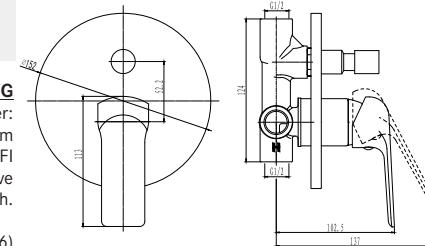

SABS 1480 (BS EN 1286)

CONCEALED BATH / SHOWER DIVERTER MIXER

SL105AVG

Bath/Shower concealed diverter mixer:
Sliding CP cover plate, diverter push button, 35mm citec cartridge, 2 x G1/2" FI inlets & 2 x G1/2" FI outlets, DZR brass, EPDM o-rings. Anti-corrosive graphite finish.

SABS 1480 (BS EN 1286)

COMPLETE BATH MIXER

SL120AVWG

Exposed wall type bath mixer:
Two hole, single lever, with Diverter, G1/2" s-connectors adjustable from 128mm - 172mm centres. Supplied with hand shower, hose, wall bracket, 35mm citec cartridge, easy-clean aerator, DZR brass, EPDM o-rings. Anti-corrosive graphite finish.